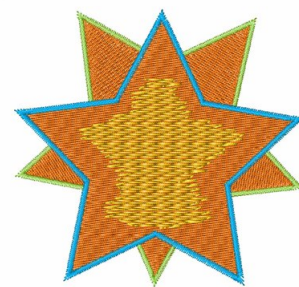

Name: Over-Lapped Stars Machine Embroidery Design

SKU: wd01-KG0053A

Brand: Windmill Designs

Unique Colors: 13 (5 color Stops)

Unique Colors

	Color Name (Color Code)	Manufacturer - Type
	Super White (1001) [No Color Selected]	madeira - rayon
	Dusty Lilac (1263) [No Color Selected]	madeira - rayon
	Crocus (286)	Exquisite - Polyester 1000m

Complete Color Sequence

#		Color Name (Color Code)	Manufacturer - Type
1		Super White (1001) [No Color Selected]	madeira - rayon
2		Super White (1001) [No Color Selected]	madeira - rayon
3		Crocus (286)	Exquisite - Polyester 1000m