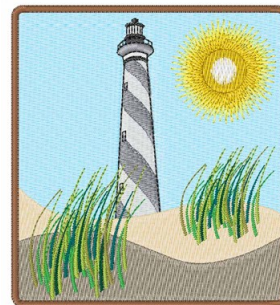

Name: Lighthouse Scene Machine Embroidery Design

SKU: wd01-KG0048A

Brand: Windmill Designs

Unique Colors: 13 (16 color Stops)

Unique Colors

	Color Name (Color Code)	Manufacturer - Type
	Super White (1001) [No Color Selected]	madeira - rayon
	Dusty Lilac (1263) [No Color Selected]	madeira - rayon
	Crocus (286)	Exquisite - Polyester 1000m