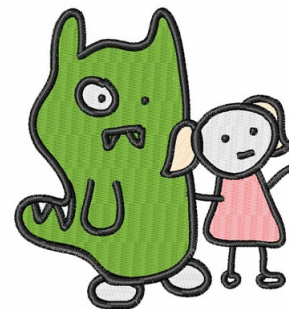

Name: Monster & Girl Stick Figure Machine
Embroidery Design

SKU: WD02-KG0047A

Brand: Windmill Designs

Unique Colors: 13 (5 color Stops)

Unique Colors

	Color Name (Color Code)	Manufacturer - Type
	Super White (1001) [No Color Selected]	madeira - rayon
	Dusty Lilac (1263) [No Color Selected]	madeira - rayon
	Crocus (286)	Exquisite - Polyester 1000m