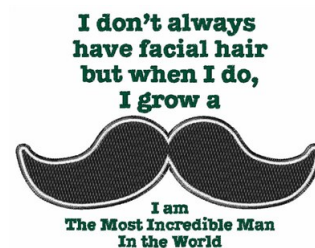

**Name:** Mustache Saying Machine Embroidery Design

**SKU:** WD02-KG0046D

**Brand:** Windmill Designs

**Unique Colors:** 13 (3 color Stops)