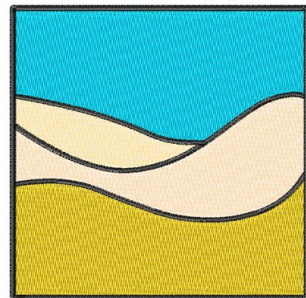

Name: Abstract Art Square Machine Embroidery Design

SKU: WD02-KG0043A

Brand: Windmill Designs

Unique Colors: 13 (5 color Stops)

Unique Colors

	Color Name (Color Code)	Manufacturer - Type
	Super White (1001) [No Color Selected]	madeira - rayon
	Dusty Lilac (1263) [No Color Selected]	madeira - rayon
	Crocus (286)	Exquisite - Polyester 1000m

Complete Color Sequence

#		Color Name (Color Code)	Manufacturer - Type
1		Super White (1001) [No Color Selected]	madeira - rayon
2		Super White (1001) [No Color Selected]	madeira - rayon
3		Crocus (286)	Exquisite - Polyester 1000m