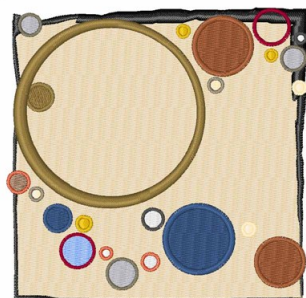

Name: Abstract Art

SKU: WD02-KG0042A

Brand: Windmill Designs

Unique Colors: 13 (16 color Stops)

Unique Colors

	Color Name (Color Code)	Manufacturer - Type
	Super White (1001) [No Color Selected]	madeira - rayon
	Dusty Lilac (1263) [No Color Selected]	madeira - rayon
	Crocus (286)	Exquisite - Polyester 1000m

Complete Color Sequence

#		Color Name (Color Code)	Manufacturer - Type
1		Super White (1001) [No Color Selected]	madeira - rayon
2		Super White (1001) [No Color Selected]	madeira - rayon
3		Crocus (286)	Exquisite - Polyester 1000m