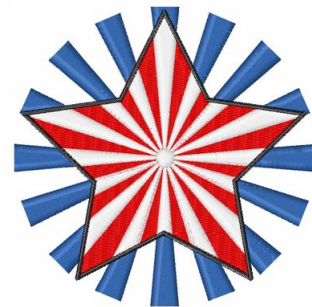

Name: Patriotic Star Machine Embroidery Design

SKU: WD02-KG0041A

Brand: Windmill Designs

Unique Colors: 13 (4 color Stops)

Unique Colors

	Color Name (Color Code)	Manufacturer - Type
	Super White (1001) [No Color Selected]	madeira - rayon
	Dusty Lilac (1263) [No Color Selected]	madeira - rayon
	Crocus (286)	Exquisite - Polyester 1000m

Complete Color Sequence

#		Color Name (Color Code)	Manufacturer - Type
1		Super White (1001) [No Color Selected]	madeira - rayon
2		Super White (1001) [No Color Selected]	madeira - rayon
3		Crocus (286)	Exquisite - Polyester 1000m