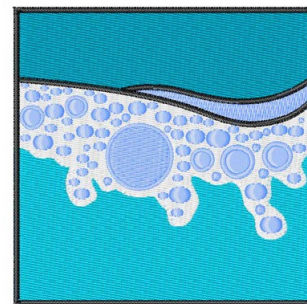

**Name:** Ocean Wave Machine Embroidery Design

**SKU:** WD02-KG0040A

**Brand:** Windmill Designs

**Unique Colors:** 13 (5 color Stops)

## Unique Colors

	Color Name (Color Code)	Manufacturer - Type
	Super White (1001) [No Color Selected]	madeira - rayon
	Dusty Lilac (1263) [No Color Selected]	madeira - rayon
	Crocus (286)	Exquisite - Polyester 1000m

# Complete Color Sequence

#		Color Name (Color Code)	Manufacturer - Type
1		Super White (1001) [No Color Selected]	madeira - rayon
2		Super White (1001) [No Color Selected]	madeira - rayon
3		Crocus (286)	Exquisite - Polyester 1000m