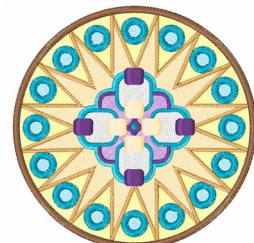

Name: Dreamcatcher Home Machine
Embroidery Design

SKU: WD02-KG0032C

Brand: Windmill Designs

Unique Colors: 13 (14 color Stops)

HOME

Unique Colors

	Color Name (Color Code)	Manufacturer - Type
	Super White (1001) [No Color Selected]	madeira - rayon
	Dusty Lilac (1263) [No Color Selected]	madeira - rayon
	Crocus (286)	Exquisite - Polyester 1000m

Complete Color Sequence

#		Color Name (Color Code)	Manufacturer - Type
1		Super White (1001) [No Color Selected]	madeira - rayon
2		Super White (1001) [No Color Selected]	madeira - rayon
3		Crocus (286)	Exquisite - Polyester 1000m