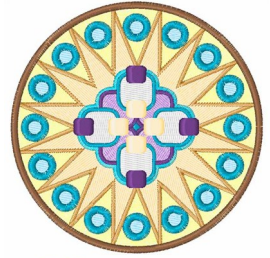

Name: Dreamcatcher Heritage

SKU: WD02-KG0032B

Brand: Windmill Designs

Unique Colors: 13 (14 color Stops)

Heritage

Unique Colors

	Color Name (Color Code)	Manufacturer - Type
	Super White (1001) [No Color Selected]	madeira - rayon
	Dusty Lilac (1263) [No Color Selected]	madeira - rayon
	Crocus (286)	Exquisite - Polyester 1000m

Complete Color Sequence

#		Color Name (Color Code)	Manufacturer - Type
1		Super White (1001) [No Color Selected]	madeira - rayon
2		Super White (1001) [No Color Selected]	madeira - rayon
3		Crocus (286)	Exquisite - Polyester 1000m