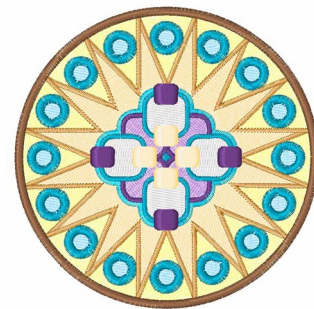

Name: Dreamcatcher

SKU: WD02-KG0032A

Brand: Windmill Designs

Unique Colors: 13 (13 color Stops)

Unique Colors

	Color Name (Color Code)	Manufacturer - Type
	Super White (1001) [No Color Selected]	madeira - rayon
	Dusty Lilac (1263) [No Color Selected]	madeira - rayon
	Crocus (286)	Exquisite - Polyester 1000m

Complete Color Sequence

#		Color Name (Color Code)	Manufacturer - Type
1		Super White (1001) [No Color Selected]	madeira - rayon
2		Super White (1001) [No Color Selected]	madeira - rayon
3		Crocus (286)	Exquisite - Polyester 1000m