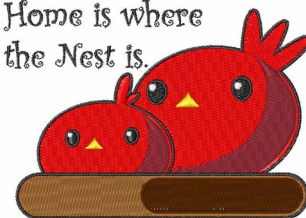

Name: Birds Nest Home Machine Embroidery Design

SKU: WD02-KG0030D

Brand: Windmill Designs

Unique Colors: 13 (8 color Stops)

Home is where
the Nest is.

Unique Colors

	Color Name (Color Code)	Manufacturer - Type
	Super White (1001) [No Color Selected]	madeira - rayon
	Dusty Lilac (1263) [No Color Selected]	madeira - rayon
	Crocus (286)	Exquisite - Polyester 1000m