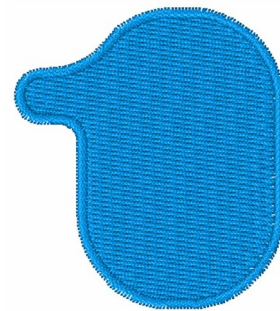

Name: Space Alien Font 1

SKU: WD02-KG0029_1

Brand: Windmill Designs

Unique Colors: 13 (1 color Stops)

Unique Colors

	Color Name (Color Code)	Manufacturer - Type
	Super White (1001) [No Color Selected]	madeira - rayon
	Dusty Lilac (1263) [No Color Selected]	madeira - rayon
	Crocus (286)	Exquisite - Polyester 1000m

Complete Color Sequence

#		Color Name (Color Code)	Manufacturer - Type
1		Super White (1001) [No Color Selected]	madeira - rayon
2		Super White (1001) [No Color Selected]	madeira - rayon
3		Crocus (286)	Exquisite - Polyester 1000m