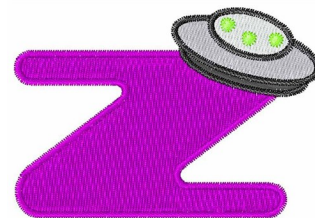

Name: Space Alien Uppercase Z

SKU: WD02-KG0029UZ

Brand: Windmill Designs

Unique Colors: 13 (6 color Stops)

Unique Colors

	Color Name (Color Code)	Manufacturer - Type
	Super White (1001) [No Color Selected]	madeira - rayon
	Dusty Lilac (1263) [No Color Selected]	madeira - rayon
	Crocus (286)	Exquisite - Polyester 1000m

Complete Color Sequence

#		Color Name (Color Code)	Manufacturer - Type
1		Super White (1001) [No Color Selected]	madeira - rayon
2		Super White (1001) [No Color Selected]	madeira - rayon
3		Crocus (286)	Exquisite - Polyester 1000m