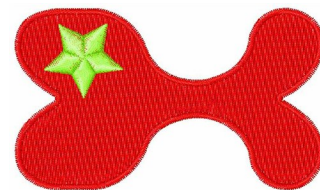

Name: Space Alien Uppercase X Machine
Embroidery Design

SKU: WD02-KG0029UX

Brand: Windmill Designs

Unique Colors: 13 (2 color Stops)

Unique Colors

	Color Name (Color Code)	Manufacturer - Type
	Super White (1001) [No Color Selected]	madeira - rayon
	Dusty Lilac (1263) [No Color Selected]	madeira - rayon
	Crocus (286)	Exquisite - Polyester 1000m

Complete Color Sequence

#		Color Name (Color Code)	Manufacturer - Type
1		Super White (1001) [No Color Selected]	madeira - rayon
2		Super White (1001) [No Color Selected]	madeira - rayon
3		Crocus (286)	Exquisite - Polyester 1000m