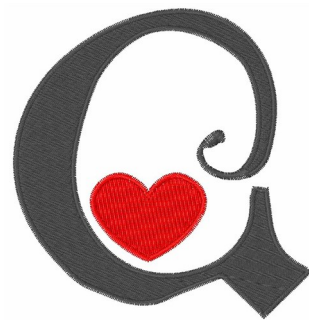

Name: Valentine Font Q Machine Embroidery Design

SKU: WD02-KG0024Q

Brand: Windmill Designs

Unique Colors: 13 (2 color Stops)

Unique Colors

	Color Name (Color Code)	Manufacturer - Type
	Super White (1001) [No Color Selected]	madeira - rayon
	Dusty Lilac (1263) [No Color Selected]	madeira - rayon
	Crocus (286)	Exquisite - Polyester 1000m