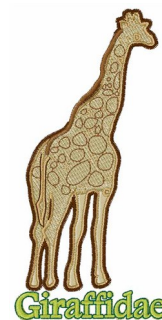

Name: Giraffidae Machine Embroidery Design

SKU: WD02-KG0022C

Brand: Windmill Designs

Unique Colors: 13 (4 color Stops)

Unique Colors

	Color Name (Color Code)	Manufacturer - Type
	Super White (1001) [No Color Selected]	madeira - rayon
	Dusty Lilac (1263) [No Color Selected]	madeira - rayon
	Crocus (286)	Exquisite - Polyester 1000m

Complete Color Sequence

#		Color Name (Color Code)	Manufacturer - Type
1		Super White (1001) [No Color Selected]	madeira - rayon
2		Super White (1001) [No Color Selected]	madeira - rayon
3		Crocus (286)	Exquisite - Polyester 1000m