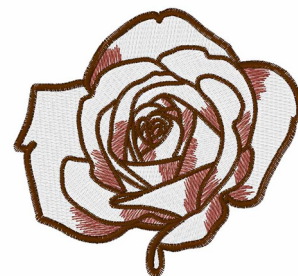

Name: Rose Outline Machine Embroidery Design

SKU: WD02-KG0017A

Brand: Windmill Designs

Unique Colors: 13 (3 color Stops)

Unique Colors

	Color Name (Color Code)	Manufacturer - Type
	Super White (1001) [No Color Selected]	madeira - rayon
	Dusty Lilac (1263) [No Color Selected]	madeira - rayon
	Crocus (286)	Exquisite - Polyester 1000m

Complete Color Sequence

#		Color Name (Color Code)	Manufacturer - Type
1		Super White (1001) [No Color Selected]	madeira - rayon
2		Super White (1001) [No Color Selected]	madeira - rayon
3		Crocus (286)	Exquisite - Polyester 1000m