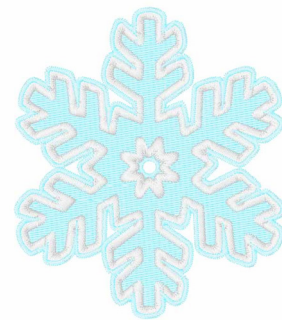

Name: Single Snowflake Machine Embroidery Design

SKU: WD02-KG0014A

Brand: Windmill Designs

Unique Colors: 13 (3 color Stops)

Unique Colors

	Color Name (Color Code)	Manufacturer - Type
	Super White (1001) [No Color Selected]	madeira - rayon
	Dusty Lilac (1263) [No Color Selected]	madeira - rayon
	Crocus (286)	Exquisite - Polyester 1000m

Complete Color Sequence

#		Color Name (Color Code)	Manufacturer - Type
1		Super White (1001) [No Color Selected]	madeira - rayon
2		Super White (1001) [No Color Selected]	madeira - rayon
3		Crocus (286)	Exquisite - Polyester 1000m