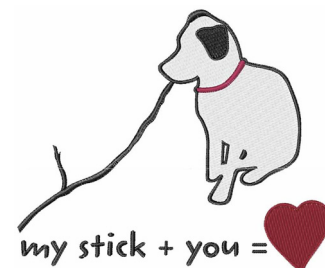

**Name:** My Stick Machine Embroidery Design

**SKU:** WD02-KG0008B

**Brand:** Windmill Designs

**Unique Colors:** 13 (4 color Stops)