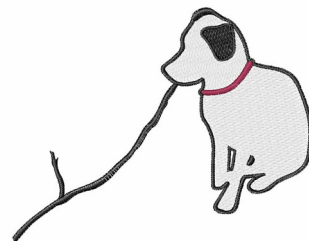

Name: Puppy Outline Machine Embroidery Design

SKU: WD02-KG0008A

Brand: Windmill Designs

Unique Colors: 13 (3 color Stops)

Unique Colors

	Color Name (Color Code)	Manufacturer - Type
	Super White (1001) [No Color Selected]	madeira - rayon
	Dusty Lilac (1263) [No Color Selected]	madeira - rayon
	Crocus (286)	Exquisite - Polyester 1000m