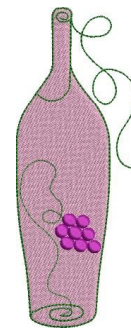

**Name:** Bottle Grapes Machine Embroidery Design

**SKU:** GSD01-KCG891

**Brand:** Grand Slam Designs

**Unique Colors:** 13 (3 color Stops)

## Unique Colors

	<b>Color Name (Color Code)</b>	<b>Manufacturer - Type</b>
	Super White (1001) [No Color Selected]	madeira - rayon
	Dusty Lilac (1263) [No Color Selected]	madeira - rayon
	Crocus (286)	Exquisite - Polyester 1000m

# Complete Color Sequence

#		Color Name (Color Code)	Manufacturer - Type
1		Super White (1001) [No Color Selected]	madeira - rayon
2		Super White (1001) [No Color Selected]	madeira - rayon
3		Crocus (286)	Exquisite - Polyester 1000m