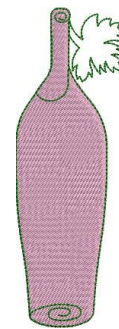

**Name:** Bottle Machine Embroidery Design

**SKU:** GSD01-KCG889

**Brand:** Grand Slam Designs

**Unique Colors:** 13 (2 color Stops)

## Unique Colors

	<b>Color Name (Color Code)</b>	<b>Manufacturer - Type</b>
	Super White (1001) [No Color Selected]	madeira - rayon
	Dusty Lilac (1263) [No Color Selected]	madeira - rayon
	Crocus (286)	Exquisite - Polyester 1000m