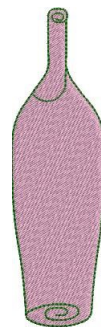

Name: Bottle Machine Embroidery Design

SKU: GSD01-KCG887

Brand: Grand Slam Designs

Unique Colors: 13 (2 color Stops)

Unique Colors

	Color Name (Color Code)	Manufacturer - Type
	Super White (1001) [No Color Selected]	madeira - rayon
	Dusty Lilac (1263) [No Color Selected]	madeira - rayon
	Crocus (286)	Exquisite - Polyester 1000m

Complete Color Sequence

#		Color Name (Color Code)	Manufacturer - Type
1		Super White (1001) [No Color Selected]	madeira - rayon
2		Super White (1001) [No Color Selected]	madeira - rayon
3		Crocus (286)	Exquisite - Polyester 1000m