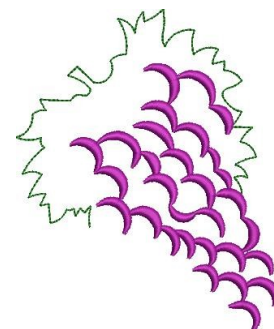

Name: Grapes Machine Embroidery Design

SKU: GSD01-KCG875

Brand: Grand Slam Designs

Unique Colors: 13 (2 color Stops)

Unique Colors

	Color Name (Color Code)	Manufacturer - Type
	Super White (1001) [No Color Selected]	madeira - rayon
	Dusty Lilac (1263) [No Color Selected]	madeira - rayon
	Crocus (286)	Exquisite - Polyester 1000m

Complete Color Sequence

#		Color Name (Color Code)	Manufacturer - Type
1		Super White (1001) [No Color Selected]	madeira - rayon
2		Super White (1001) [No Color Selected]	madeira - rayon
3		Crocus (286)	Exquisite - Polyester 1000m