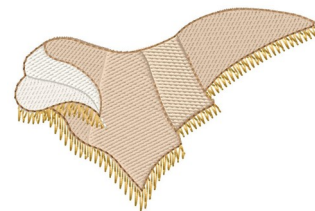

**Name:** Shawl

**SKU:** GSD01-KCG863

**Brand:** Grand Slam Designs

**Unique Colors:** 13 (4 color Stops)

## Unique Colors

	<b>Color Name (Color Code)</b>	<b>Manufacturer - Type</b>
	Super White (1001) [No Color Selected]	madeira - rayon
	Dusty Lilac (1263) [No Color Selected]	madeira - rayon
	Crocus (286)	Exquisite - Polyester 1000m

# Complete Color Sequence

#		Color Name (Color Code)	Manufacturer - Type
1		Super White (1001) [No Color Selected]	madeira - rayon
2		Super White (1001) [No Color Selected]	madeira - rayon
3		Crocus (286)	Exquisite - Polyester 1000m