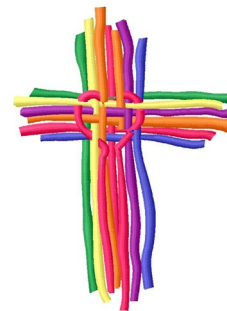

Name: Cross

SKU: GSD01-KCG853

Brand: Grand Slam Designs

Unique Colors: 13 (6 color Stops)

Unique Colors

	Color Name (Color Code)	Manufacturer - Type
	Super White (1001) [No Color Selected]	madeira - rayon
	Dusty Lilac (1263) [No Color Selected]	madeira - rayon
	Crocus (286)	Exquisite - Polyester 1000m

Complete Color Sequence

#		Color Name (Color Code)	Manufacturer - Type
1		Super White (1001) [No Color Selected]	madeira - rayon
2		Super White (1001) [No Color Selected]	madeira - rayon
3		Crocus (286)	Exquisite - Polyester 1000m