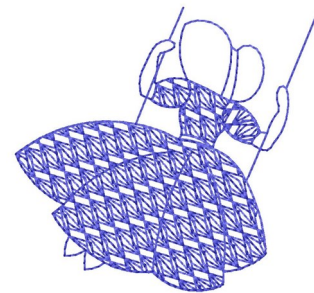

Name: Bluework Swinging Sue Machine
Embroidery Design

SKU: GSD01-KCG499

Brand: Grand Slam Designs

Unique Colors: 13 (1 color Stops)

Unique Colors

	Color Name (Color Code)	Manufacturer - Type
	Super White (1001) [No Color Selected]	madeira - rayon
	Dusty Lilac (1263) [No Color Selected]	madeira - rayon
	Crocus (286)	Exquisite - Polyester 1000m

Complete Color Sequence

#		Color Name (Color Code)	Manufacturer - Type
1		Super White (1001) [No Color Selected]	madeira - rayon
2		Super White (1001) [No Color Selected]	madeira - rayon
3		Crocus (286)	Exquisite - Polyester 1000m