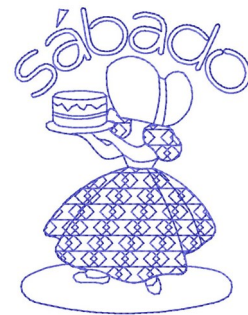

Name: Spanish Saturday Lady Machine
Embroidery Design

SKU: GSD01-KCG495T3

Brand: Grand Slam Designs

Unique Colors: 13 (1 color Stops)

Unique Colors

	Color Name (Color Code)	Manufacturer - Type
	Super White (1001) [No Color Selected]	madeira - rayon
	Dusty Lilac (1263) [No Color Selected]	madeira - rayon
	Crocus (286)	Exquisite - Polyester 1000m