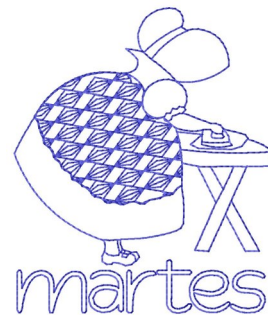

Name: Spanish Tuesday Lady Machine
Embroidery Design

SKU: GSD01-KCG487T3

Brand: Grand Slam Designs

Unique Colors: 13 (1 color Stops)

Unique Colors

	Color Name (Color Code)	Manufacturer - Type
	Super White (1001) [No Color Selected]	madeira - rayon
	Dusty Lilac (1263) [No Color Selected]	madeira - rayon
	Crocus (286)	Exquisite - Polyester 1000m