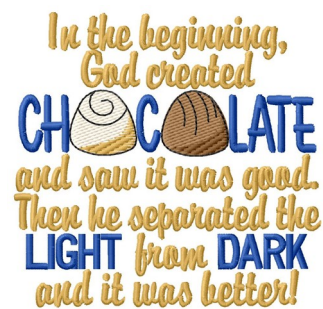

**Name:** Created Chocolate Machine Embroidery Design

**SKU:** GSD01-KCG467T6

**Brand:** Grand Slam Designs

**Unique Colors:** 13 (8 color Stops)