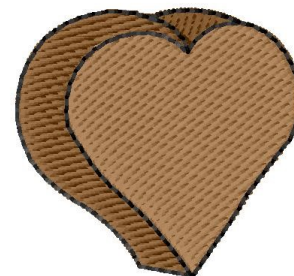

Name: Chocolate Heart

SKU: GSD01-KCG462R

Brand: Grand Slam Designs

Unique Colors: 13 (3 color Stops)

Unique Colors

	Color Name (Color Code)	Manufacturer - Type
	Super White (1001) [No Color Selected]	madeira - rayon
	Dusty Lilac (1263) [No Color Selected]	madeira - rayon
	Crocus (286)	Exquisite - Polyester 1000m

Complete Color Sequence

#		Color Name (Color Code)	Manufacturer - Type
1		Super White (1001) [No Color Selected]	madeira - rayon
2		Super White (1001) [No Color Selected]	madeira - rayon
3		Crocus (286)	Exquisite - Polyester 1000m