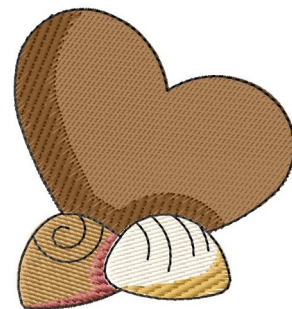

Name: Heart Chocolate

SKU: GSD01-KCG433

Brand: Grand Slam Designs

Unique Colors: 13 (7 color Stops)

Unique Colors

	Color Name (Color Code)	Manufacturer - Type
	Super White (1001) [No Color Selected]	madeira - rayon
	Dusty Lilac (1263) [No Color Selected]	madeira - rayon
	Crocus (286)	Exquisite - Polyester 1000m

Complete Color Sequence

#		Color Name (Color Code)	Manufacturer - Type
1		Super White (1001) [No Color Selected]	madeira - rayon
2		Super White (1001) [No Color Selected]	madeira - rayon
3		Crocus (286)	Exquisite - Polyester 1000m