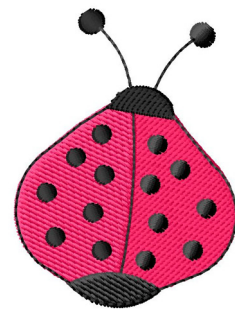

Name: LadyBug Machine Embroidery Design

SKU: GSD01-KCG158

Brand: Grand Slam Designs

Unique Colors: 13 (2 color Stops)

Unique Colors

	Color Name (Color Code)	Manufacturer - Type
	Super White (1001) [No Color Selected]	madeira - rayon
	Dusty Lilac (1263) [No Color Selected]	madeira - rayon
	Crocus (286)	Exquisite - Polyester 1000m

Complete Color Sequence

#		Color Name (Color Code)	Manufacturer - Type
1		Super White (1001) [No Color Selected]	madeira - rayon
2		Super White (1001) [No Color Selected]	madeira - rayon
3		Crocus (286)	Exquisite - Polyester 1000m