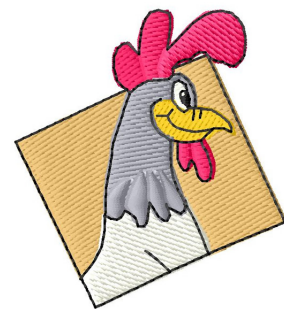

Name: Chicken

SKU: GSD01-KCG133

Brand: Grand Slam Designs

Unique Colors: 13 (6 color Stops)

Unique Colors

	Color Name (Color Code)	Manufacturer - Type
	Super White (1001) [No Color Selected]	madeira - rayon
	Dusty Lilac (1263) [No Color Selected]	madeira - rayon
	Crocus (286)	Exquisite - Polyester 1000m