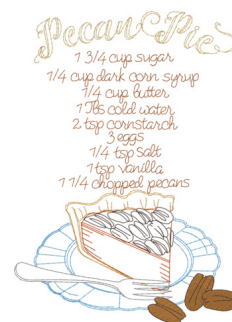

Name: Kitchen Craft Machine Embroidery Design

SKU: DC01-KC1764

Brand: Dakota Collectibles

Unique Colors: 13 (9 color Stops)

Unique Colors

	Color Name (Color Code)	Manufacturer - Type
	Super White (1001) [No Color Selected]	madeira - rayon
	Dusty Lilac (1263) [No Color Selected]	madeira - rayon
	Crocus (286)	Exquisite - Polyester 1000m

Complete Color Sequence

#		Color Name (Color Code)	Manufacturer - Type
1		Super White (1001) [No Color Selected]	madeira - rayon
2		Super White (1001) [No Color Selected]	madeira - rayon
3		Crocus (286)	Exquisite - Polyester 1000m