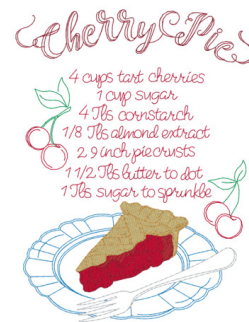

Name: Kitchen Craft Machine Embroidery Design

SKU: DC01-KC1755

Brand: Dakota Collectibles

Unique Colors: 13 (11 color Stops)

Unique Colors

	Color Name (Color Code)	Manufacturer - Type
	Super White (1001) [No Color Selected]	madeira - rayon
	Dusty Lilac (1263) [No Color Selected]	madeira - rayon
	Crocus (286)	Exquisite - Polyester 1000m