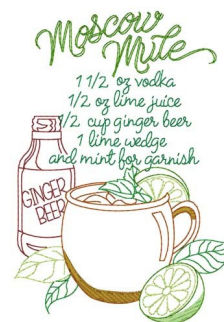

Name: Moscow Mule Machine Embroidery Design

SKU: DC01-KC1438

Brand: Dakota Collectibles

Unique Colors: 13 (8 color Stops)

Unique Colors

	Color Name (Color Code)	Manufacturer - Type
	Super White (1001) [No Color Selected]	madeira - rayon
	Dusty Lilac (1263) [No Color Selected]	madeira - rayon
	Crocus (286)	Exquisite - Polyester 1000m