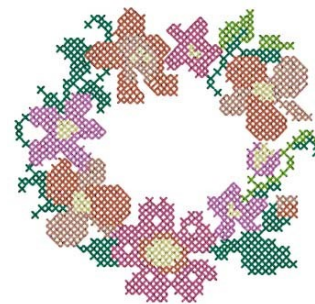

**Name:** Cross Stitch Flower Wreath Machine Embroidery Design

**SKU:** DC01-KC1415

**Brand:** Dakota Collectibles

**Unique Colors:** 13 (7 color Stops)

## Unique Colors

	<b>Color Name (Color Code)</b>	<b>Manufacturer - Type</b>
	Super White (1001) [No Color Selected]	madeira - rayon
	Dusty Lilac (1263) [No Color Selected]	madeira - rayon
	Crocus (286)	Exquisite - Polyester 1000m

## Complete Color Sequence

#		Color Name (Color Code)	Manufacturer - Type
1		Super White (1001) [No Color Selected]	madeira - rayon
2		Super White (1001) [No Color Selected]	madeira - rayon
3		Crocus (286)	Exquisite - Polyester 1000m