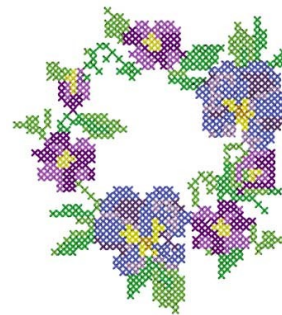

**Name:** Pansy Wreath Machine Embroidery Design

**SKU:** DC01-KC1409

**Brand:** Dakota Collectibles

**Unique Colors:** 13 (10 color Stops)

## Unique Colors

	<b>Color Name (Color Code)</b>	<b>Manufacturer - Type</b>
	Super White (1001) [No Color Selected]	madeira - rayon
	Dusty Lilac (1263) [No Color Selected]	madeira - rayon
	Crocus (286)	Exquisite - Polyester 1000m

# Complete Color Sequence

#		Color Name (Color Code)	Manufacturer - Type
1		Super White (1001) [No Color Selected]	madeira - rayon
2		Super White (1001) [No Color Selected]	madeira - rayon
3		Crocus (286)	Exquisite - Polyester 1000m