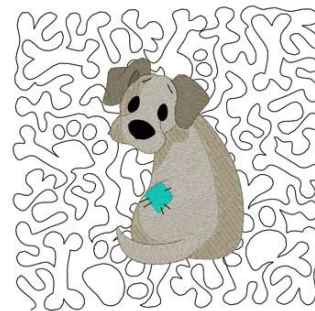

Name: Dog Looking Back Machine Embroidery Design

SKU: DC01-KC1375

Brand: Dakota Collectibles

Unique Colors: 13 (6 color Stops)

Unique Colors

	Color Name (Color Code)	Manufacturer - Type
	Super White (1001) [No Color Selected]	madeira - rayon
	Dusty Lilac (1263) [No Color Selected]	madeira - rayon
	Crocus (286)	Exquisite - Polyester 1000m

Complete Color Sequence

#		Color Name (Color Code)	Manufacturer - Type
1		Super White (1001) [No Color Selected]	madeira - rayon
2		Super White (1001) [No Color Selected]	madeira - rayon
3		Crocus (286)	Exquisite - Polyester 1000m