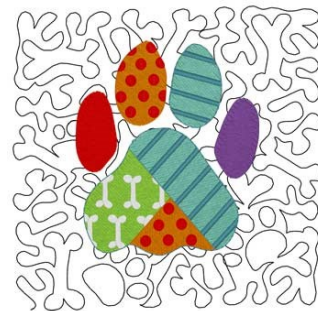

Name: Patchwork Paw Machine Embroidery Design

SKU: DC01-KC1370

Brand: Dakota Collectibles

Unique Colors: 13 (8 color Stops)

Unique Colors

	Color Name (Color Code)	Manufacturer - Type
	Super White (1001) [No Color Selected]	madeira - rayon
	Dusty Lilac (1263) [No Color Selected]	madeira - rayon
	Crocus (286)	Exquisite - Polyester 1000m

Complete Color Sequence

#		Color Name (Color Code)	Manufacturer - Type
1		Super White (1001) [No Color Selected]	madeira - rayon
2		Super White (1001) [No Color Selected]	madeira - rayon
3		Crocus (286)	Exquisite - Polyester 1000m