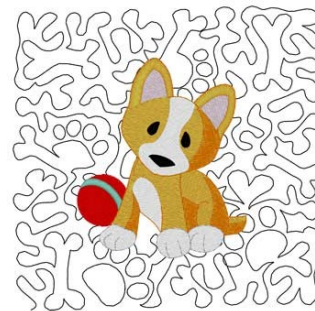

Name: Play With Me Machine Embroidery Design

SKU: DC01-KC1367

Brand: Dakota Collectibles

Unique Colors: 13 (8 color Stops)

Unique Colors

	Color Name (Color Code)	Manufacturer - Type
	Super White (1001) [No Color Selected]	madeira - rayon
	Dusty Lilac (1263) [No Color Selected]	madeira - rayon
	Crocus (286)	Exquisite - Polyester 1000m

Complete Color Sequence

#		Color Name (Color Code)	Manufacturer - Type
1		Super White (1001) [No Color Selected]	madeira - rayon
2		Super White (1001) [No Color Selected]	madeira - rayon
3		Crocus (286)	Exquisite - Polyester 1000m