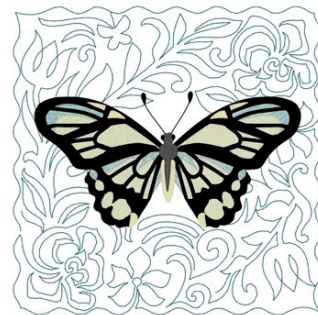

Name: Green Butterfly Machine Embroidery Design

SKU: DC01-KC1160

Brand: Dakota Collectibles

Unique Colors: 13 (7 color Stops)

Unique Colors

	Color Name (Color Code)	Manufacturer - Type
	Super White (1001) [No Color Selected]	madeira - rayon
	Dusty Lilac (1263) [No Color Selected]	madeira - rayon
	Crocus (286)	Exquisite - Polyester 1000m

Complete Color Sequence

#		Color Name (Color Code)	Manufacturer - Type
1		Super White (1001) [No Color Selected]	madeira - rayon
2		Super White (1001) [No Color Selected]	madeira - rayon
3		Crocus (286)	Exquisite - Polyester 1000m