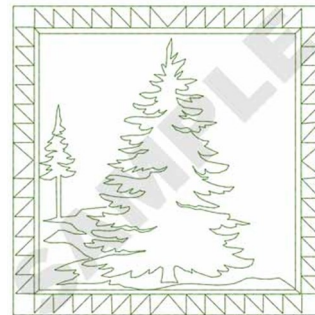

Name: Pine Quilt Square Machine Embroidery Design

SKU: DC01-KC1047

Brand: Dakota Collectibles

Unique Colors: 13 (1 color Stops)

Unique Colors

	Color Name (Color Code)	Manufacturer - Type
	Super White (1001) [No Color Selected]	madeira - rayon
	Dusty Lilac (1263) [No Color Selected]	madeira - rayon
	Crocus (286)	Exquisite - Polyester 1000m

Complete Color Sequence

#		Color Name (Color Code)	Manufacturer - Type
1		Super White (1001) [No Color Selected]	madeira - rayon
2		Super White (1001) [No Color Selected]	madeira - rayon
3		Crocus (286)	Exquisite - Polyester 1000m