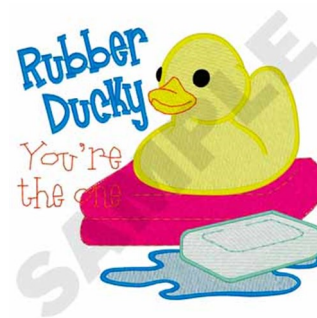

Name: Rubber Duck Machine Embroidery Design

SKU: DC01-KC0946

Brand: Dakota Collectibles

Unique Colors: 13 (12 color Stops)

Unique Colors

	Color Name (Color Code)	Manufacturer - Type
	Super White (1001) [No Color Selected]	madeira - rayon
	Dusty Lilac (1263) [No Color Selected]	madeira - rayon
	Crocus (286)	Exquisite - Polyester 1000m

Complete Color Sequence

#		Color Name (Color Code)	Manufacturer - Type
1		Super White (1001) [No Color Selected]	madeira - rayon
2		Super White (1001) [No Color Selected]	madeira - rayon
3		Crocus (286)	Exquisite - Polyester 1000m