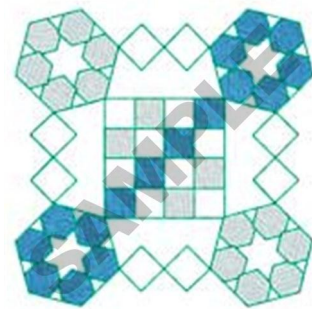

Name: Quilt Square Machine Embroidery Design

SKU: DC01-KC0909

Brand: Dakota Collectibles

Unique Colors: 13 (3 color Stops)

Unique Colors

	Color Name (Color Code)	Manufacturer - Type
	Super White (1001) [No Color Selected]	madeira - rayon
	Dusty Lilac (1263) [No Color Selected]	madeira - rayon
	Crocus (286)	Exquisite - Polyester 1000m

Complete Color Sequence

#		Color Name (Color Code)	Manufacturer - Type
1		Super White (1001) [No Color Selected]	madeira - rayon
2		Super White (1001) [No Color Selected]	madeira - rayon
3		Crocus (286)	Exquisite - Polyester 1000m