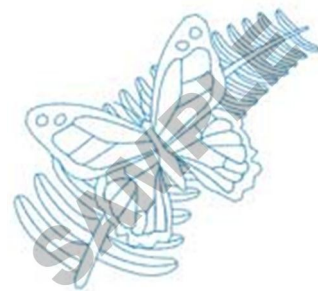

Name: Butterfly On Leaf Machine Embroidery Design

SKU: DC01-KC0882

Brand: Dakota Collectibles

Unique Colors: 13 (1 color Stops)

Unique Colors

	Color Name (Color Code)	Manufacturer - Type
	Super White (1001) [No Color Selected]	madeira - rayon
	Dusty Lilac (1263) [No Color Selected]	madeira - rayon
	Crocus (286)	Exquisite - Polyester 1000m

Complete Color Sequence

#		Color Name (Color Code)	Manufacturer - Type
1		Super White (1001) [No Color Selected]	madeira - rayon
2		Super White (1001) [No Color Selected]	madeira - rayon
3		Crocus (286)	Exquisite - Polyester 1000m