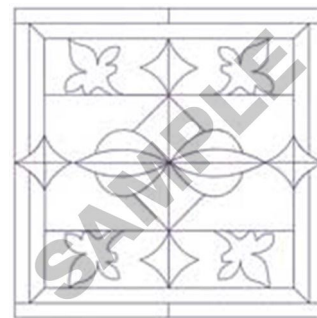

Name: Quilt Square Machine Embroidery Design

SKU: DC01-KC0807

Brand: Dakota Collectibles

Unique Colors: 13 (1 color Stops)

Unique Colors

	Color Name (Color Code)	Manufacturer - Type
	Super White (1001) [No Color Selected]	madeira - rayon
	Dusty Lilac (1263) [No Color Selected]	madeira - rayon
	Crocus (286)	Exquisite - Polyester 1000m

Complete Color Sequence

#		Color Name (Color Code)	Manufacturer - Type
1		Super White (1001) [No Color Selected]	madeira - rayon
2		Super White (1001) [No Color Selected]	madeira - rayon
3		Crocus (286)	Exquisite - Polyester 1000m