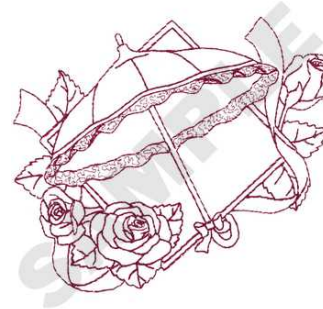

Name: Victorian Parasol Machine Embroidery Design

SKU: DC01-KC0673

Brand: Dakota Collectibles

Unique Colors: 13 (1 color Stops)

Unique Colors

	Color Name (Color Code)	Manufacturer - Type
	Super White (1001) [No Color Selected]	madeira - rayon
	Dusty Lilac (1263) [No Color Selected]	madeira - rayon
	Crocus (286)	Exquisite - Polyester 1000m